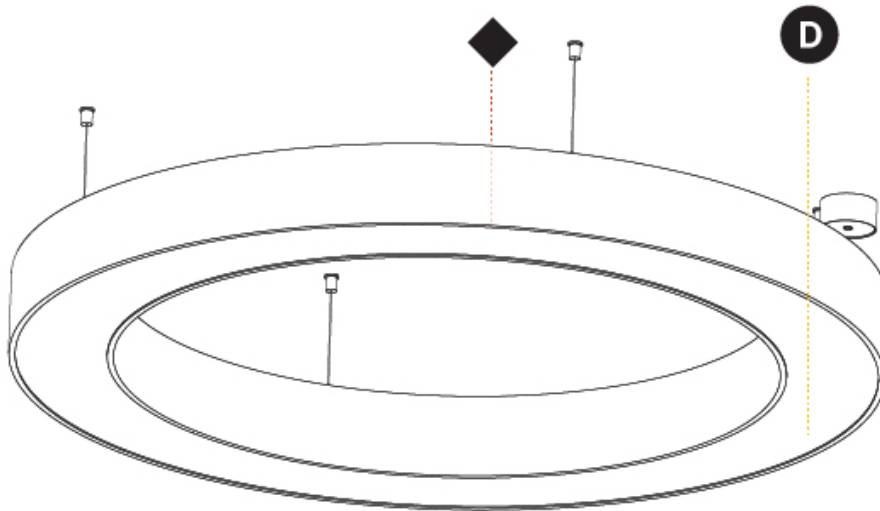

A30231-

PROJECT _____

TYPE _____

SPECIFIER _____

QUANTITY _____

DATE _____