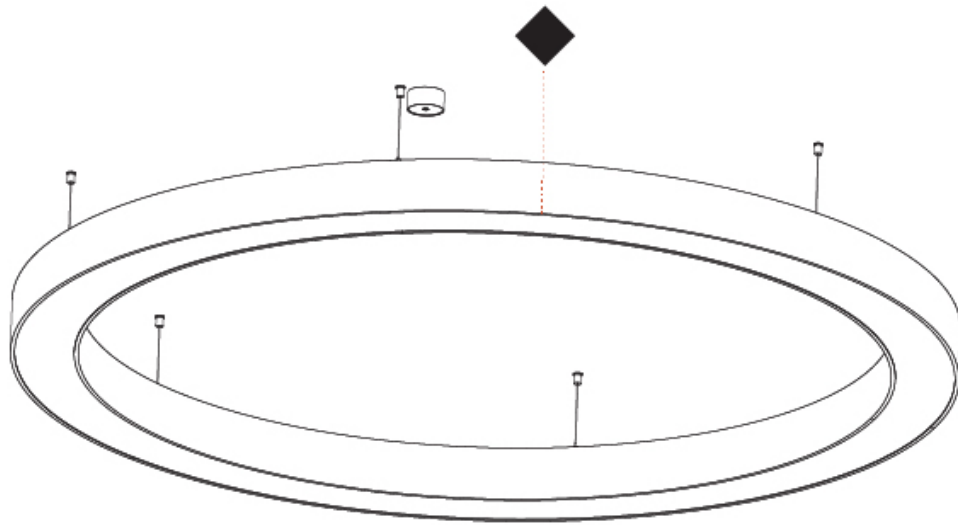

A30986-

PROJECT _____

TYPE _____

SPECIFIER _____

QUANTITY _____

DATE _____

A