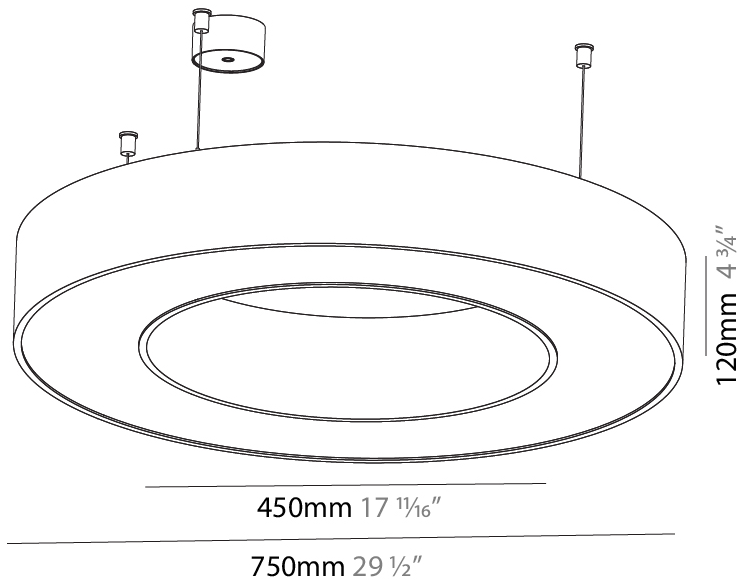

GENERAL

Series: Glorious
Subseries: Glorious
Brand: Prolight
Division: Architectural
Mounting Type: Suspension
Mounting Location: Ceiling
Subcategory: Ambient

PHYSICAL

Shape: Round
Diameter (mm): 750
Diameter (in): 29 1/2
Height (mm): 120
Height (in): 4 3/4
Max. Overall Height (mm): 2120
Max. Overall Height (in): 83 7/16
Light Distribution: Direct / Indirect
Weight (kg): 7.675
Weight (lbs): 16.9
Diffuser: PMMA - Opal or Micro-Prism
Fixture Finish: SSR / BKV / CWI / CRY / HAB / UFT / ITA / RUA / FTG / MYG / LOD / PUS / FRO / FUP / KIA / POP / BLS / SPG / MEY / GOH / GUM / CHC / COM / ABZ / JAG / OBR / MOS / ROR
Fixture Material: Aluminum

ELECTRICAL

Lamp Type: LED (Zhaga Standard)
Input Wattage (W): 45
Total Output Wattage (W): 40 / 32 (3500K)
Dimming: Non-Dimming / Phase Dimming (120Vac only) / 0-10V Dimming
Driver Included: Yes
Driver Location: Integrated
Driver Type: Constant Current
Driver Class: Class 2
Input Voltage (V): 120 - 277
Constant Current (MA): 350 / 600/400 (3500K)

LED

Color Temperature (°K): 3000 / 3500 / 4000
Max. Delivered Lumen (lm): 2770 / 2862 / 2920 Direct / 1380 / 1440 / 1470 Indirect
CRI: >80 CRI
Efficiency (%): 71
Lamp Life (hrs): 50000

OPTICAL

RATINGS AND CERTIFICATIONS

Certified By: Certified for North American Standards
IP rating: IP20