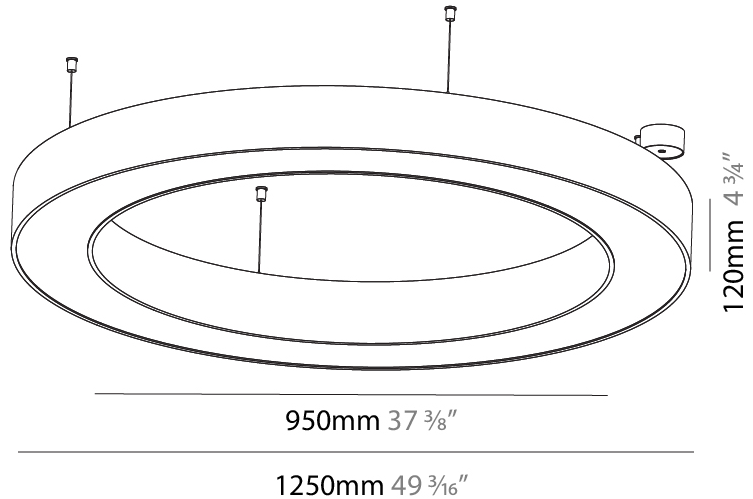

GENERAL

Series: Glorious
Subseries: Glorious
Brand: Prolight
Division: Architectural
Mounting Type: Suspension
Mounting Location: Ceiling
Subcategory: Ambient

PHYSICAL

Shape: Round
Diameter (mm): 1250
Diameter (in): 49 ⁷/₁₆
Height (mm): 120
Height (in): 4 ³/₄
Max. Overall Height (mm): 2120
Max. Overall Height (in): 83 ⁷/₁₆
Light Distribution: Direct / Indirect
Weight (kg): 13.475
Weight (lbs): 29.70
Diffuser: PMMA - Opal or Micro-Prism
Fixture Finish: SSR / BKV / CWI / CRY / HAB / UFT / ITA / RUA / FTG / MYG / LOD / PUS / FRO / FUP / KIA / POP / BLS / SPG / MEY / GOH / GUM / CHC / COM / ABZ / JAG / OBR / MOS / ROR
Fixture Material: Aluminum

ELECTRICAL

Lamp Type: LED (Zhaga Standard)
Input Wattage (W): 90
Total Output Wattage (W): 72 / 57.6 (3500K)
Dimming: Non-Dimming / Phase Dimming (120Vac only) / 0-10V Dimming
Driver Included: Yes
Driver Location: Integrated
Driver Type: Constant Current
Driver Class: Class 2
Input Voltage (V): 120 - 277
Constant Current (MA): 350 / 1200/600 (3500K)

LED

Color Temperature (°K): 3000 / 3500 / 4000
Max. Delivered Lumen (lm): 5540 / 5733 / 5850 Direct / 3830 / 3969 / 4050 Indirect
CRI: >80 CRI
Efficiency (%): 68
Lamp Life (hrs): 50000

OPTICAL

RATINGS AND CERTIFICATIONS

Certified By: Certified for North American Standards
IP rating: IP20