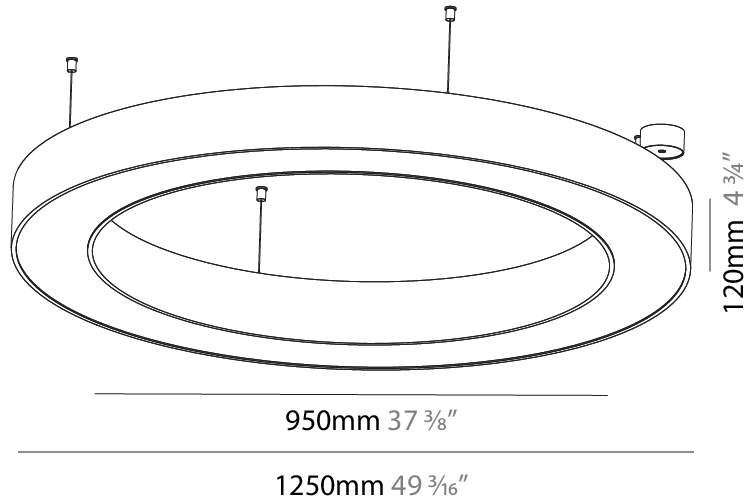

GENERAL

Series: Glorious
Subseries: Glorious
Brand: Prolight
Division: Architectural
Mounting Type: Suspension
Mounting Location: Ceiling
Subcategory: Ambient

PHYSICAL

Shape: Round
Diameter (mm): 1250
Diameter (in): 49 ³/₁₆
Height (mm): 120
Height (in): 4 ³/₄
Max. Overall Height (mm): 2120
Max. Overall Height (in): 83 ⁷/₁₆
Light Distribution: Direct
Weight (kg): 12.847
Weight (lbs): 28.26
Diffuser: [PMMA - Opal or Micro-Prism](#)
Fixture Finish: [SSR / BKV / CWI / CRY / HAB / UFT / ITA / RUA / FTG / MYG / LOD / PUS / FRO / FUP / KIA / POP / BLS / SPG / MEY / GOH / GUM / CHC / COM / ABZ / JAG / OBR / MOS / ROR](#)
Fixture Material: Aluminum

ELECTRICAL

Lamp Type: LED (Zhaga Standard)
Input Wattage (W): 60
Total Output Wattage (W): 48 / 38.4 (3500K)
Dimming: [Non-Dimming / Phase Dimming (120Vac only) / 0-10V Dimming](#)
Driver Included: Yes
Driver Location: Integrated
Driver Type: Constant Current
Driver Class: Class 2
Input Voltage (V): 120 - 277
Constant Current (mA): 350 / 1200 (3500K)

LED

[Color Temperature (°K): 3000 / 3500 / 4000](#)
Max. Delivered Lumen (lm): 5540 / 5733 / 5850
CRI: >80 CRI
Efficiency (%): 0.65
Lamp Life (hrs): 50000

OPTICAL

RATINGS AND CERTIFICATIONS

Certified By: Certified for North American Standards
IP rating: IP20