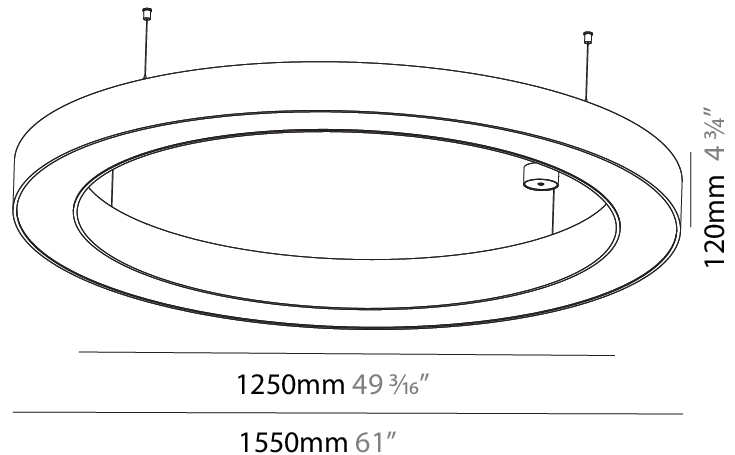

GENERAL

Series: Glorious
Subseries: Glorious
Brand: Prolight
Division: Architectural
Mounting Type: Suspension
Mounting Location: Ceiling
Subcategory: Ambient

PHYSICAL

Shape: Round
Diameter (mm): 1550
Diameter (in): 61
Height (mm): 120
Height (in): 4 ¾
Max. Overall Height (mm): 2120
Max. Overall Height (in): 83 7/16
Light Distribution: Direct / Indirect
Weight (kg): 16.737
Weight (lbs): 36.90
Diffuser: PMMA - Opal or Micro-Prism
Fixture Finish: SSR / BKV / CWI / CRY / HAB / UFT / ITA / RUA / FTG / MYG / LOD / PUS / FRO / FUP / KIA / POP / BLS / SPG / MEY / GOH / GUM / CHC / COM / ABZ / JAG / OBR / MOS / ROR
Fixture Material: Aluminum

ELECTRICAL

Lamp Type: LED (Zhaga Standard)
Input Wattage (W): 110
Total Output Wattage (W): 88 / 70.4 (3500K)
Dimming: Non-Dimming / Phase Dimming (120Vac only) / 0-10V Dimming
Driver Included: Yes
Driver Location: Integrated
Driver Type: Constant Current - 120 / 277Vac
Driver Class: Class 2
Input Voltage (V): 120 - 277
Constant Current (MA): 350 / 700/800 (3500K)

LED

Color Temperature (°K): 3000 / 3500 / 4000
Max. Delivered Lumen (lm): 6920 / 7164 / 7310 Direct / 4530 / 4938 / 4790 Indirect
CRI: >80 CRI
Efficiency (%): 68
Lamp Life (hrs): 50000

OPTICAL

RATINGS AND CERTIFICATIONS

Certified By: Certified for North American Standards
IP rating: IP20