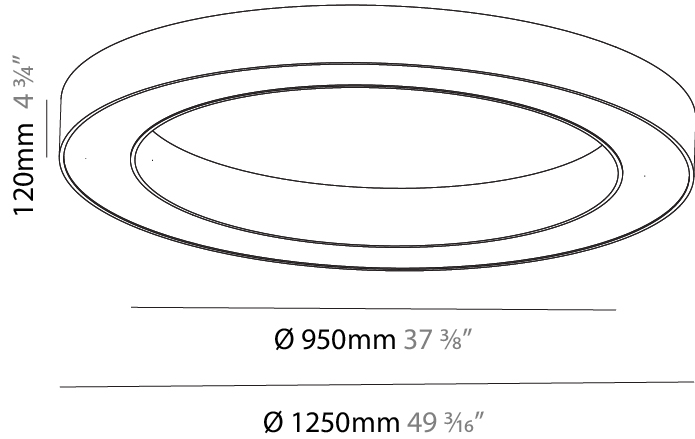

1. To build a product code in our configurator select the specify button on the base model # product page
2. To build a manual product code on this datasheet choose from the options listed below in blue font and add the suffix to the base model #

GENERAL

Series: Glorious
Subseries: Glorious
Brand: Prolicht
Division: Architectural
Mounting Type: Surface
Mounting Location: Ceiling
Subcategory: Ambient

PHYSICAL

Shape: Round
Diameter (mm): 1250
Diameter (in): 49 ³/₁₆
Height (mm): 120
Height (in): 4 ³/₄
Light Distribution: Direct
Weight (kg): 12.465
Weight (lbs): 27.42
Diffuser: PMMA - Opal or Micro-Prism
Fixture Finish: SSR / BKV / CWI / CRY / HAB / UFT / ITA / RUA / FTG / MYG / LOD / PUS / FRO / FUP / KIA / POP / BLS / SPG / MEY / GOH / GUM / CHC / COM / ABZ / JAG / OBR / MOS / ROR
Fixture Material: Aluminum

ELECTRICAL

Lamp Type: LED (Zhaga Standard)
Input Wattage (W): 60
Total Output Wattage (W): 48 / 38.4 (3500K)
Dimming: Non-Dimming / Phase Dimming (120Vac only) / 0-10V Dimming
Driver Included: Yes
Driver Location: Integrated
Driver Type: Constant Current - 120 / 277Vac
Driver Class: Class 2
Input Voltage (V): 120 - 277
Constant Current (MA): 350 / 1200 (3500K)

LED

Color Temperature (°K): 3000 / 3500 / 4000
Max. Delivered Lumen (lm): 5540 / 5733 / 5850
CRI: >80 CRI
Efficiency (%): 65
Lamp Life (hrs): 50000

OPTICAL

RATINGS AND CERTIFICATIONS

Certified By: Certified for North American Standards
IP rating: IP20