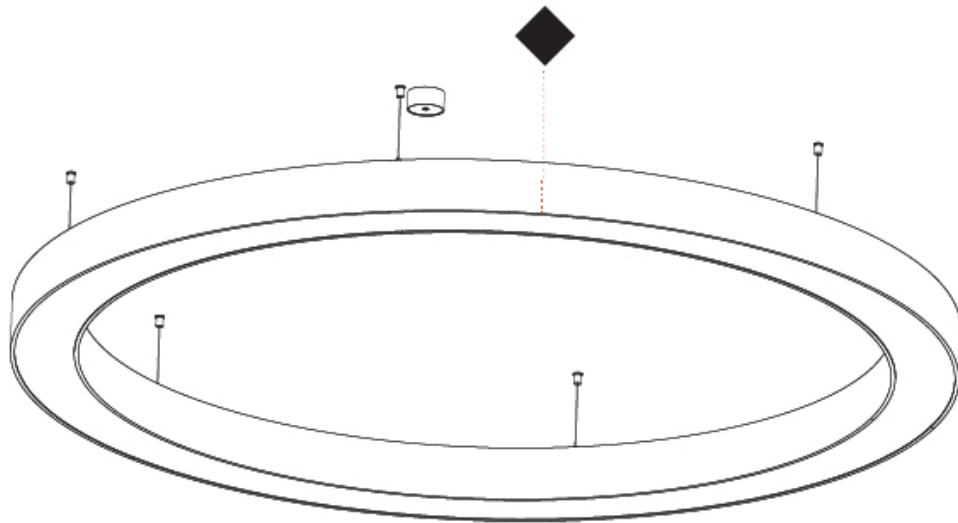

A30235-

PROJECT _____

TYPE _____

SPECIFIER _____

QUANTITY _____

DATE _____